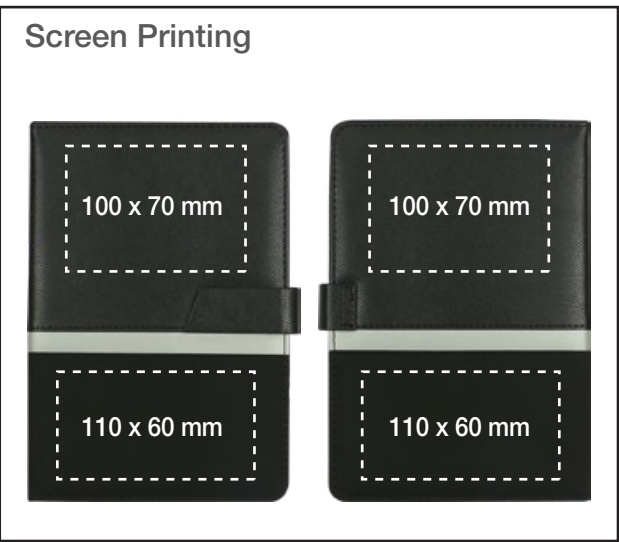

GS-042 (MBD-04)
Dimensions

Printing Position

GS-042 (PN58-RSS)
Dimensions

Printing Position

Laser Engraving

GS-042 (KH-1-BK)
Dimensions

Printing Position

Laser Marking & Screen Printing

GS-042 (BCH-01)
Dimensions

Printing Position

124-S
Dimensions

Printing Position